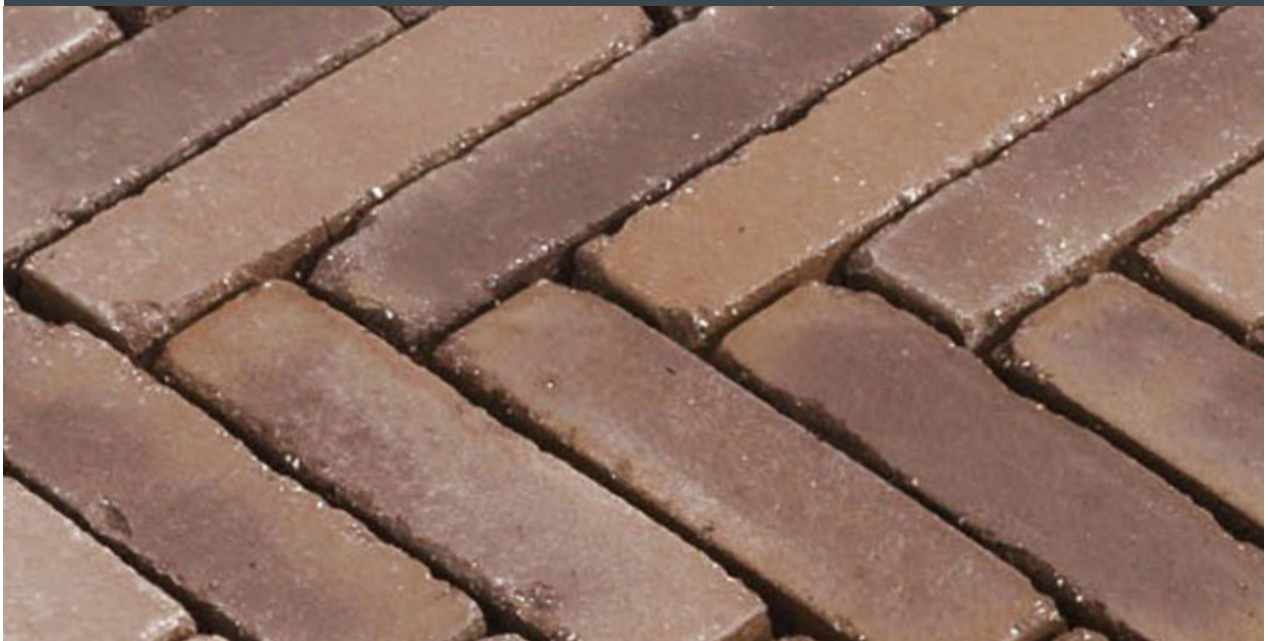

Chelmer Valley

For Quality Clay Paving

Verona

Kessel Garden

Specifications

Size	204/50/67mm
Pack Size	900no
Metres per pack	9.38 sq m
Durability Class	FP100
Transverse Breaking Load	T4
Class Skid Resistance Class	U3