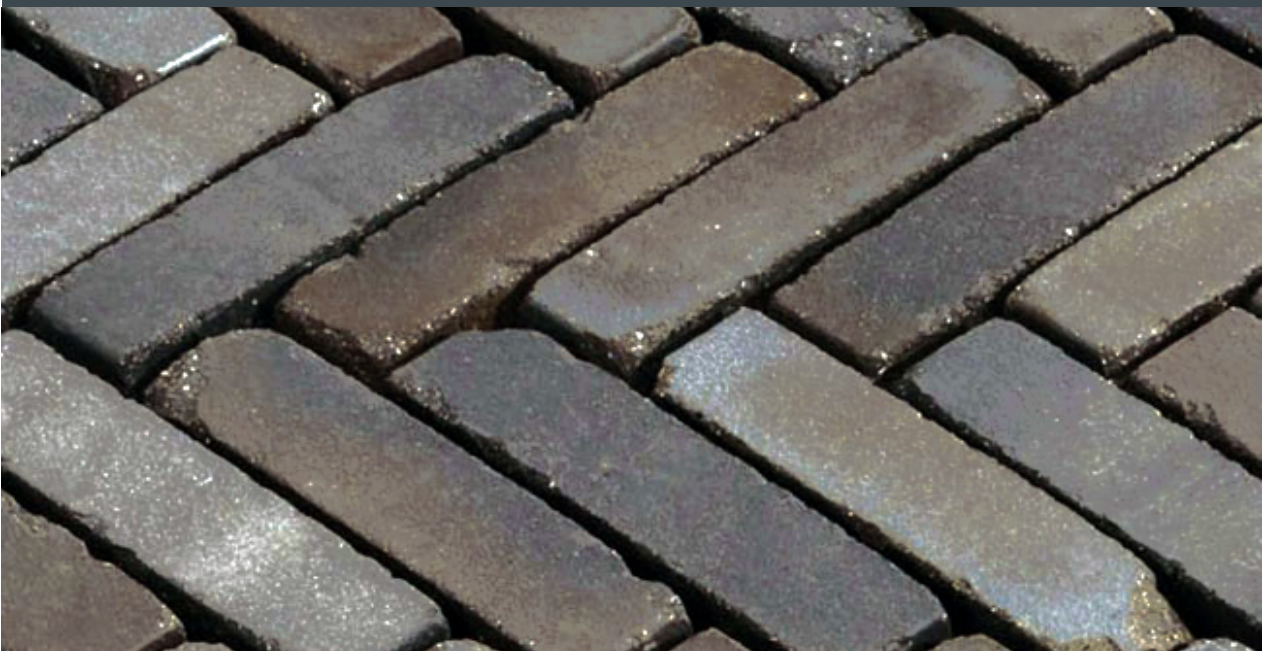

Chelmer Valley

For Quality Clay Paving

Ancona

Kessel Garden

Specifications

Size	204/50/67mm
Pack Size	900no
Metres per pack	9.38 sq m
Durability Class	FP100
Transverse Breaking Load	T4
Class Skid Resistance Class	U3